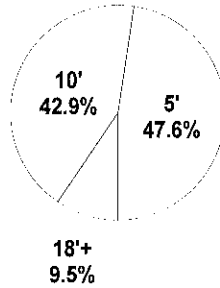

KHSAA Basketball - TEAM SHOT CHART for the Iroquois Lady Raiders
Montgomery County Lady Indians vs. Iroquois Lady Raiders
DATE: 03/24/2006 TIME: 8:35 pm CST SITE: Diddle Arena-Bowling Green, KY

Shot Summary	M/A	%	PTS
3Pt FG	2/8	25.0%	6
2Pt FG	19/40	47.5%	38
Layups - L	4/5	80.0%	8
Layups - R	2/3	66.7%	4
Dunks	0/0	0.0%	0
Putbacks	3/4	75.0%	6
Overall Shooting	21/48	43.8%	44
Free Throws	14/22	63.6%	14
Total Points			58

By Period	FG	FGA	FG%	3Pt	3PA	3P%	FT	FTA	FT%	PTS	ORB	DRB	TR	PF	AST	TO	BS	ST	P/S
1st Period	7	13	53.8	0	0	0.00	0	0	0.00	14	3	3	6	2	2	8	0	5	1.08
2nd Period	5	14	35.7	0	1	0.00	7	11	63.6	17	5	6	11	5	1	3	0	1	0.89
3rd Period	6	14	42.9	0	3	0.00	1	2	50.0	13	1	3	4	4	3	4	0	4	0.87
4th Period	3	7	42.9	2	4	50.0	6	9	66.7	14	2	10	12	1	2	6	0	3	1.27
Game	21	48	43.8	2	8	25.0	14	22	63.6	58	11	22	33	12	8	21	0	13	0.98

Scoring Breakdown

Scoring Range