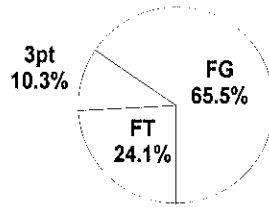

Scoring Distribution

Scoring Locations

By Period	FG	FGA	FG%	3Pt	3PA	3P%	FT	FTA	FT%	PTS	ORB	DRB	TR	PF	AST	TO	BS	ST	P/S
1st Period	5	9	55.6	0	2	0.00	0	0	0.00	10	1	3	4	1	3	9	0	5	1.11
2nd Period	8	14	57.1	0	0	0.00	2	4	50.0	18	1	7	8	7	5	1	0	1	1.13
3rd Period	3	8	37.5	0	1	0.00	3	3	100	9	2	7	9	3	2	10	0	1	1.00
4th Period	3	15	20.0	1	6	16.7	0	0	0.00	7	2	5	7	8	2	3	0	0	0.47
Game	19	46	41.3	1	9	11.1	5	7	71.4	44	6	22	28	19	12	23	0	7	0.90

Scoring Breakdown

Scoring Range

KHSAA Basketball - TEAM SHOT CHART for the Iroquois Lady Raiders
Montgomery County Lady Indians vs. Iroquois Lady Raiders
 DATE: 03/24/2006 TIME: 8:35 pm CST SITE: Diddle Arena-Bowling Green, KY

Shot Summary	M/A	%	PTS
3Pt FG	2/8	25.0%	6
2Pt FG	19/40	47.5%	38
Layups - L	4/5	80.0%	8
Layups - R	2/3	66.7%	4
Dunks	0/0	0.0%	0
Putbacks	3/4	75.0%	6
Overall Shooting	21/48	43.8%	44
Free Throws	14/22	63.6%	14
Total Points			58

Scoring Distribution

Scoring Locations

By Period	FG	FGA	FG%	3Pt	3PA	3P%	FT	FTA	FT%	PTS	ORB	DRB	TR	PF	AST	TO	BS	ST	P/S
1st Period	7	13	53.8	0	0	0.00	0	0	0.00	14	3	3	6	2	2	8	0	5	1.08
2nd Period	5	14	35.7	0	1	0.00	7	11	63.6	17	5	6	11	5	1	3	0	1	0.89
3rd Period	6	14	42.9	0	3	0.00	1	2	50.0	13	1	3	4	4	3	4	0	4	0.87
4th Period	3	7	42.9	2	4	50.0	6	9	66.7	14	2	10	12	1	2	6	0	3	1.27
Game	21	48	43.8	2	8	25.0	14	22	63.6	58	11	22	33	12	8	21	0	13	0.98