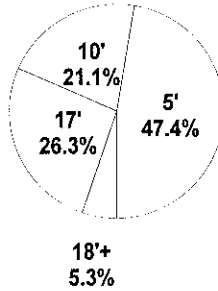

KHSAA Basketball - TEAM SHOT CHART for the Montgomery County Lady Indians
Montgomery County Lady Indians vs. Iroquois Lady Raiders
DATE: 03/24/2006 TIME: 8:35 pm CST SITE: Diddle Arena-Bowling Green, KY

Shot Summary	M/A	%	PTS
3Pt FG	1/9	11.1%	3
2Pt FG	18/37	48.6%	36
Layups - L	1/1	100.0%	2
Layups - R	8/10	80.0%	16
Dunks	0/0	0.0%	0
Putbacks	0/1	0.0%	0
Overall Shooting	19/46	41.3%	39
Free Throws	5/7	71.4%	5
Total Points			44

By Period	FG	FGA	FG%	3Pt	3PA	3P%	FT	FTA	FT%	PTS	ORB	DRB	TR	PF	AST	TO	BS	ST	P/S
1st Period	5	9	55.6	0	2	0.00	0	0	0.00	10	1	3	4	1	3	9	0	5	1.11
2nd Period	8	14	57.1	0	0	0.00	2	4	50.0	18	1	7	8	7	5	1	0	1	1.13
3rd Period	3	8	37.5	0	1	0.00	3	3	100	9	2	7	9	3	2	10	0	1	1.00
4th Period	3	15	20.0	1	6	16.7	0	0	0.00	7	2	5	7	8	2	3	0	0	0.47
Game	19	46	41.3	1	9	11.1	5	7	71.4	44	6	22	28	19	12	23	0	7	0.90

Scoring Breakdown

Scoring Range