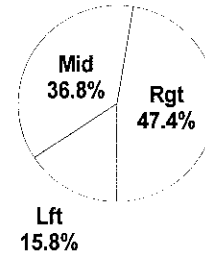

KHSAA Basketball - TEAM SHOT CHART for the Montgomery County Lady Indians
Montgomery County Lady Indians vs. Iroquois Lady Raiders
DATE: 03/24/2006 TIME: 8:35 pm CST SITE: Diddle Arena-Bowling Green, KY

Shot Summary	M/A	%	PTS
3Pt FG	1/9	11.1%	3
2Pt FG	18/37	48.6%	36
Layups - L	1/1	100.0%	2
Layups - R	8/10	80.0%	16
Dunks	0/0	0.0%	0
Putbacks	0/1	0.0%	0
Overall Shooting	19/46	41.3%	39
Free Throws	5/7	71.4%	5
Total Points			44

Scoring Distribution

Scoring Locations

By Period	FG	FGA	FG%	3Pt	3PA	3P%	FT	FTA	FT%	PTS	ORB	DRB	TR	PF	AST	TO	BS	ST	P/S
1st Period	5	9	55.6	0	2	0.00	0	0	0.00	10	1	3	4	1	3	9	0	5	1.11
2nd Period	8	14	57.1	0	0	0.00	2	4	50.0	18	1	7	8	7	5	1	0	1	1.13
3rd Period	3	8	37.5	0	1	0.00	3	3	100	9	2	7	9	3	2	10	0	1	1.00
4th Period	3	15	20.0	1	6	16.7	0	0	0.00	7	2	5	7	8	2	3	0	0	0.47
Game	19	46	41.3	1	9	11.1	5	7	71.4	44	6	22	28	19	12	23	0	7	0.90