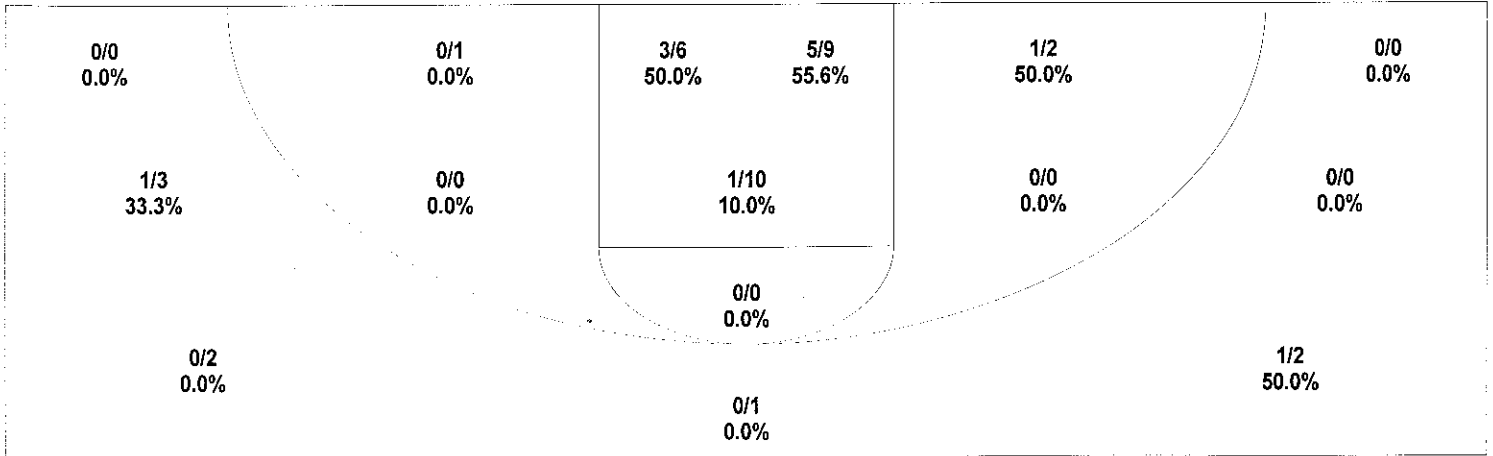

Scoring Distribution

Scoring Locations

KHSAA Basketball - TEAM SHOT CHART for the Iroquois Lady Raiders
Montgomery County Lady Indians vs. Iroquois Lady Raiders
DATE: 03/24/2006 TIME: 8:35 pm CST SITE: Diddle Arena-Bowling Green, KY