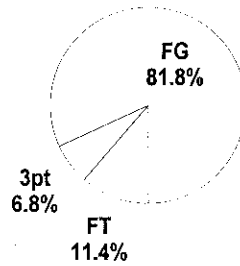

Shot Summary	M/A	%	PTS
3Pt FG	1/9	11.1%	3
2Pt FG	18/37	48.6%	36
Layups - L	1/1	100.0%	2
Layups - R	8/10	80.0%	16
Dunks	0/0	0.0%	0
Putbacks	0/1	0.0%	0
Overall Shooting	19/46	41.3%	39
Free Throws	5/7	71.4%	5
Total Points			44