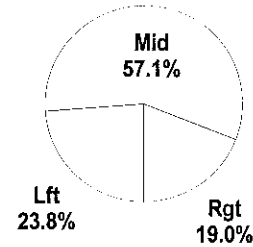

KHSAA Basketball - TEAM SHOT CHART for the Iroquois Lady Raiders
Montgomery County Lady Indians vs. Iroquois Lady Raiders
DATE: 03/24/2006 TIME: 8:35 pm CST SITE: Diddle Arena-Bowling Green, KY

Shot Summary	M/A	%	PTS
3Pt FG	2/8	25.0%	6
2Pt FG	19/40	47.5%	38
Layups - L	4/5	80.0%	8
Layups - R	2/3	66.7%	4
Dunks	0/0	0.0%	0
Putbacks	3/4	75.0%	6
Overall Shooting	21/48	43.8%	44
Free Throws	14/22	63.6%	14
Total Points			58

By Period	FG	FGA	FG%	3Pt	3PA	3P%	FT	FTA	FT%	PTS	ORB	DRB	TR	PF	AST	TO	BS	ST	P/S
1st Period	7	13	53.8	0	0	0.00	0	0	0.00	14	3	3	6	2	2	8	0	5	1.08
2nd Period	5	14	35.7	0	1	0.00	7	11	63.6	17	5	6	11	5	1	3	0	1	0.89
3rd Period	6	14	42.9	0	3	0.00	1	2	50.0	13	1	3	4	4	3	4	0	4	0.87
4th Period	3	7	42.9	2	4	50.0	6	9	66.7	14	2	10	12	1	2	6	0	3	1.27
Game	21	48	43.8	2	8	25.0	14	22	63.6	58	11	22	33	12	8	21	0	13	0.98

Scoring Breakdown

Scoring Range